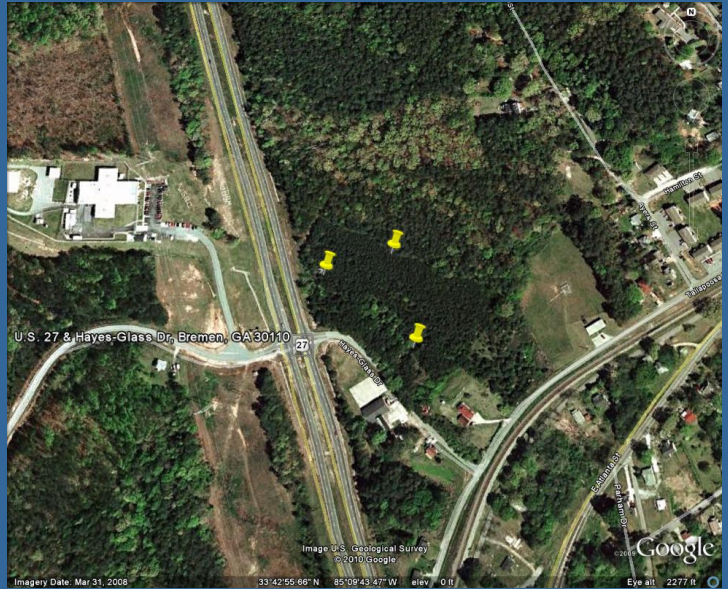

Commercial Land

Hayes Glass Dr. & U.S. Highway 27, Bremen, GA 30110

For Sale

- **10 +/- Acres**
- **Excellent Visibility**
- **High Traffic Count**
- **Easy Access**
- **Close Proximity to I-20**

Carl W. Ryals