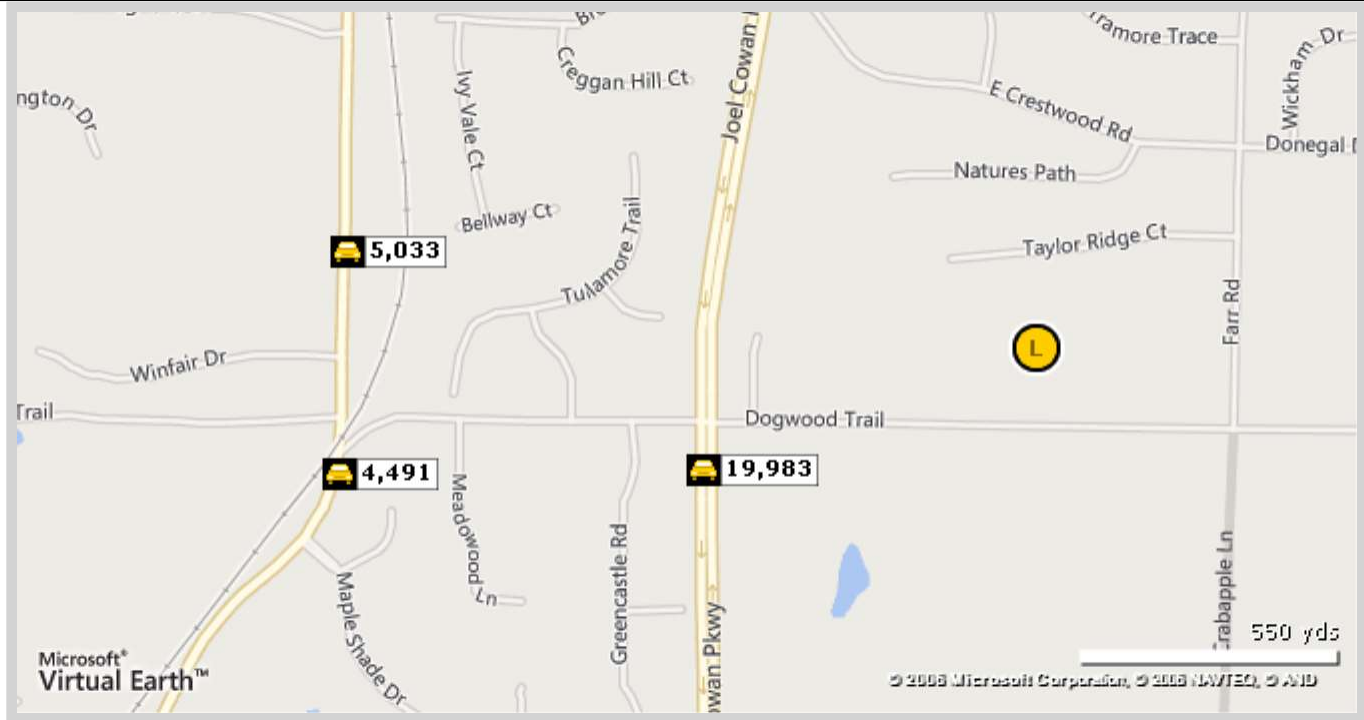

491 Dogwood Trl

Location: **South Atlanta Cluster**
Fayette/Coweta County Submarket
Fayette County
Tyrone, GA 30290

Type: **Land**
Proposed Use: **Commercial**
Zoning: -
Density: -

Developer: -
Management: -
True Owner: -
Recorded Owner: **Meachern Lora Effie**

5 Mile

Population

Households

Traffic Count Report

491 Dogwood Trl, Tyrone, GA 30290

Building Type: **Land**
 Class: -
 RBA: -
 Typical Floor: -
 Total Available: **0 SF**
 % Leased: **0%**
 Rent/SF/Yr: -

Street	Cross Street	Cross Str Dist	Count Year	Avg Daily Volume	Volume Type	Miles from Subject Prop
1 Joel Cowan Pkwy	Dogwood Trl	0.05 N	2012	19,983	MPSI	.44
2 Senoia Rd	Winfair Dr	0.13 S	2012	5,033	MPSI	.86
3 Senoia Rd	Dogwood Trl	0.03 N	2012	4,491	MPSI	.88